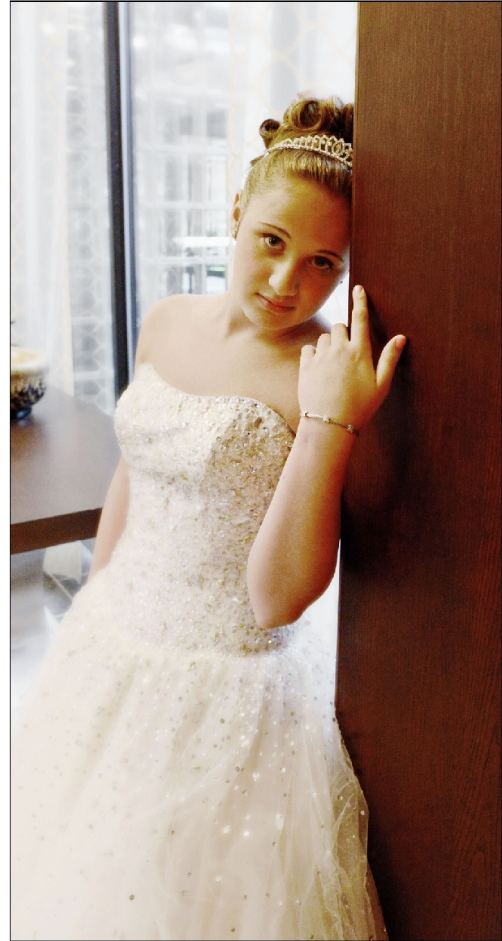

Gabby

Special times become cherished memories
when shared with family and friends

Celebrate this special day when our daughter

Gabrielle Paige

becomes a Bat Mitzvah

Saturday, the twenty-sixth of April

Two thousand fourteen

at nine o'clock in the morning

Congregation Rodeph Sholom

Party with *Gabby*

at seven-thirty in the evening

Trumbull Marriott Hotel

Debbie and Paul Deutch

E3_7652_140586144617_001.jpg

The red lines indicate the maximum crop area that printed photo could endure during binding phase. Crop area is not constant and it can be different on each album.
If you would like a full bleed image please insure that your images covers all white space.

E3_7652_140586144617_002.jpg

The red lines indicate the maximum crop area that printed photo could endure during binding phase. Crop area is not constant and it can be different on each album.
If you would like a full bleed image please insure that your images covers all white space.