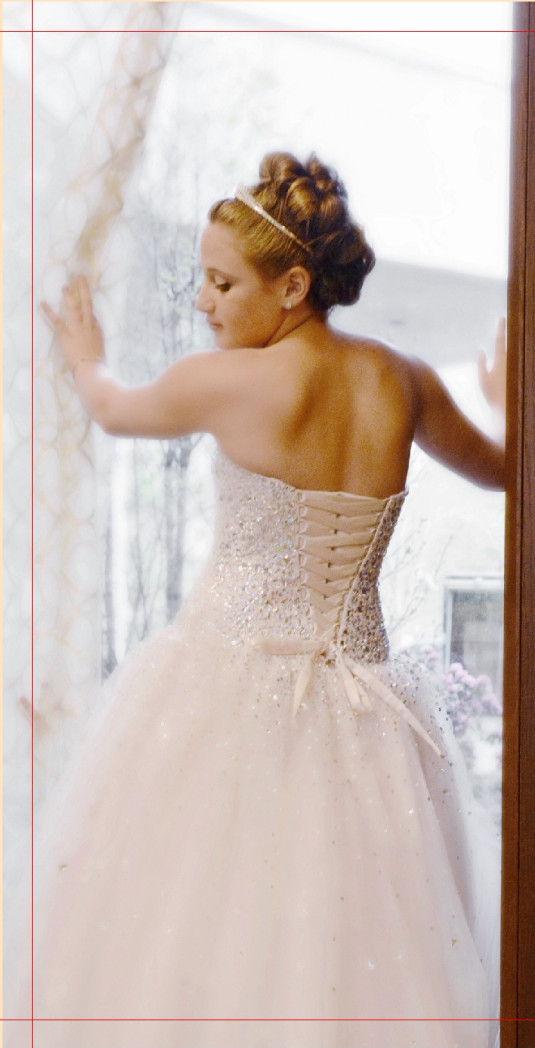

at nine o'clock in the morning

Congregation Rodeph Sholom

Party with *Gabby*

at seven-thirty in the evening

Trumbull Marriott Hotel

Debbie and Paul Deutch

E3_7652_140586144617_001.jpg

The red lines indicate the maximum crop area that printed photo could endure during binding phase. Crop area is not constant and it can be different on each album.
If you would like a full bleed image please insure that your images covers all white space.

E3_7652_140586144617_002.jpg

The red lines indicate the maximum crop area that printed photo could endure during binding phase. Crop area is not constant and it can be different on each album.
If you would like a full bleed image please insure that your images covers all white space.