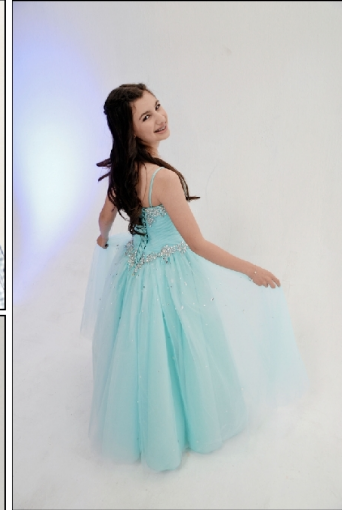

The red lines indicate the maximum crop area that printed photo could endure during binding phase. Crop area is not constant and it can be different on each album.
If you would like a full bleed image please insure that your images covers all white space.

E3_7652_870565150909_011.jpg